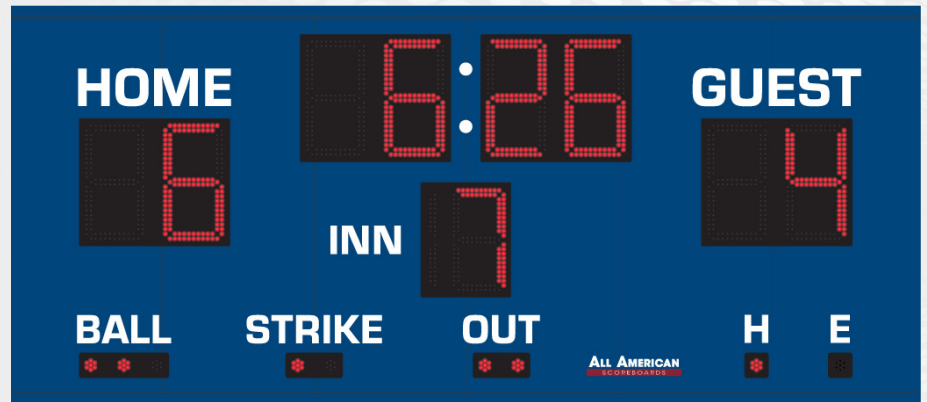

PRODUCT SPECIFICATIONS
BASEBALL SCOREBOARD

ALL AMERICAN
SCOREBOARDS ®

**OUTDOOR SCOREBOARD
 BA9124**

STANDARD COLORS (CUSTOM COLORS AVAILABLE)

- BLACK
- NAVY
- BLUE
- LIGHT BLUE
- PURPLE
- BURGUNDY
- RED
- FOREST GREEN
- GREEN